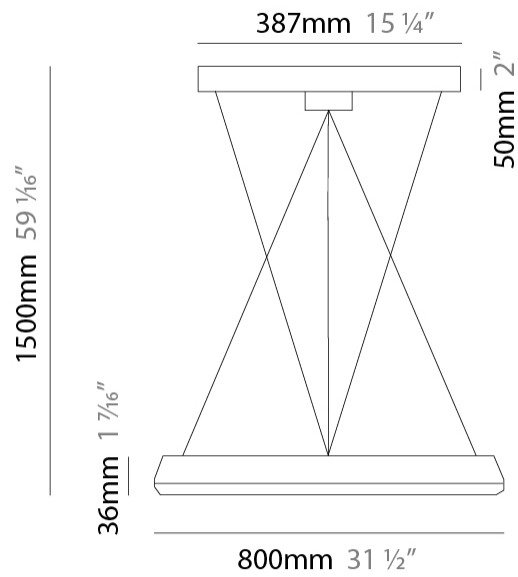

LADY B SUSPENSION

D41051- -

base number
Color   Temperature   Finish   Options

1. To build a product code in our configurator select the specify button on the base model # product page
2. To build a manual product code on this datasheet choose from the options listed below in blue font and add the suffix to the base model #

GENERAL

Series: Lady B
Brand: Icone
Division: Design
Mounting Type: Suspension
Mounting Location: Ceiling
Subcategory: Pendant

PHYSICAL

Shape: Round
Diameter (mm): 800
Diameter (in): 31 1/2
Height (mm): 36
Height (in): 1 7/16
Max. Overall Height (mm): 1500
Max. Overall Height (in): 59 1/16
Light Distribution: Direct
Fixture Finish: WHI / BLK
Fixture Material: Aluminum

ELECTRICAL

Lamp Type: LED
Input Wattage (W): 85
Dimming: 0-10V Dimming
Driver Included: Yes
Driver Location: Integrated
Driver Type: Constant Voltage - 120/277Vac
Driver Class: Class 2
Input Voltage (V): Universal
Output Voltage (V): 24
Upon Request: Integral: Non-dimming 120/277Vac

LED

Color Temperature (°K): 2700 / 3000
Nominal Lumen (lm): 9000
CRI: >90 CRI
Lamp Life (hrs): 50000

OPTICAL

RATINGS AND CERTIFICATIONS

Certified By: Certified for North American Standards
IP rating: IP20

PROJECT	_____
TYPE	_____
SPECIFIER	_____
QUANTITY	_____
DATE	_____